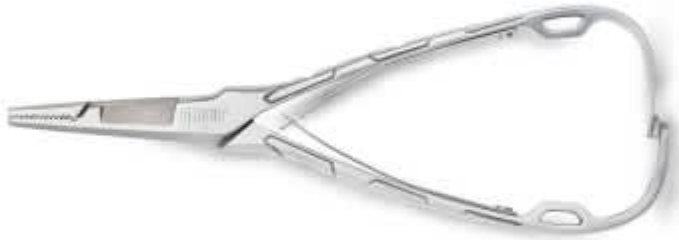

Rapala RCD Arterial Forceps Stainless Steel

Rapala

Rapala

Product number: RA0117006

~~30,90 €~~

20,69 €* 20,69 €

Spring-loaded forceps designed to be operated with mittens or thick gloves on as there are no finger holes to deal with. Locking ratchet clap and serrated jaws guarantee a secure grip and easy one hand operation. Durable stainless steel jaws have line scissors at the base. No mittens required for safe and comfortable summer operation.