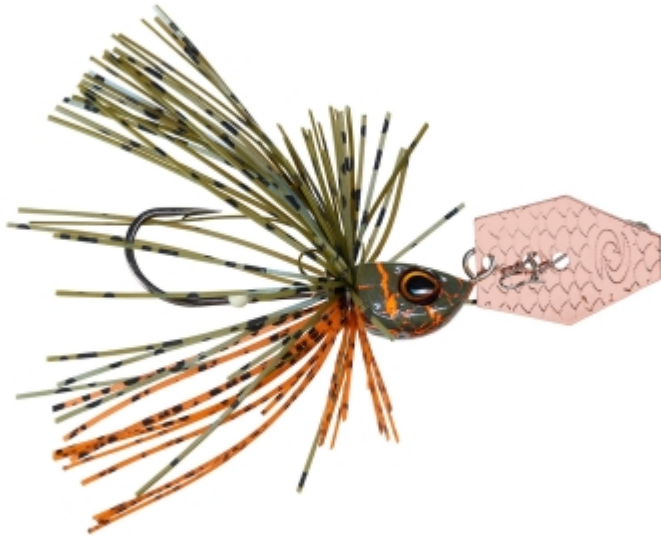

# Illex Crazy Crusher Jr. Chatter bait 7g Magic Pumpkin Craw

Illex

Product number: IL-75622

Our Crazy Crusher Jr is the perfect lure for fishing shallow bays or round weedbeds and overhanging trees.

Weight: 0.0102 kg

~~15,95 €~~

14,39 €\* 14,39 €

The head is made from an eco-friendly Tungsten composite and is preceded by a vibrating blade set at a 45° angle so it bounces over snags whilst giving off plenty of pulsating vibrations and adding more volume to the silicone skirt. Starts working the moment the lure hits the water and pulses on a simple straight retrieve. The team have added a clever appendage to keep the lure clear of snags. Designed particularly for perch and black bass anglers but will catch plenty of pike as well when they are focused on smaller fry. We recommend adding a MAGIC FINESSE SHAD 4 (with the tail cut off-top Team tip!) or a MAGIC Z SHAD 80 as a trailer bait to add more volume.