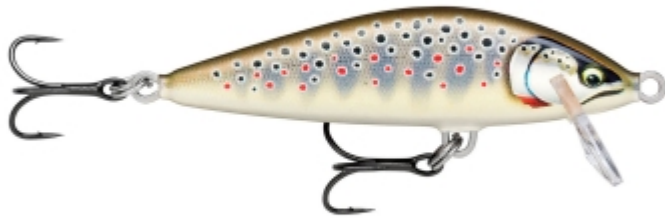

Rapala Countdown Elite Lure Gilded Brown Trout | 3,5cm

RAPALA

Rapala

Product number: RA-333618

The Countdown Elite harnesses over 80 years of lure making craftsmanship into a premium balsa lure.

Weight: 0.004 kg

~~19,90 €~~

13,09 €* 13,09 €

It features the legendary controlled slow-sinking method of the original Countdown®. The new Countdown® Elite is built with a modern construction for maximum casting distance and accuracy, improved durability and versatility - and a flutter on the drop. The color patterns combine metallic plating, HD printing and new designs, bringing the look to a totally new level.

- Balsa Body
- Heavy-Duty Split Rings
- Wire-Through Construction
- Targeted for Trout and Perch
- VMC® 7554 Black Nickel Hooks

* incl. tax, plus [shipping](#)