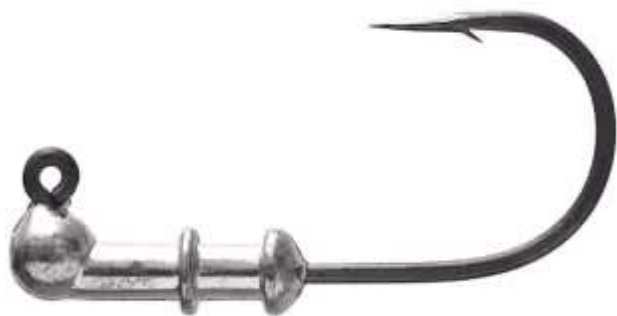

Illex Finesse Jig Head 1 0,9g

Illex

Product number: IL-93721

Illex Jighead

Weight: 0.007 kg

~~7,95 €~~

7,19 €* 7,19 €

* incl. tax, plus [shipping](#)